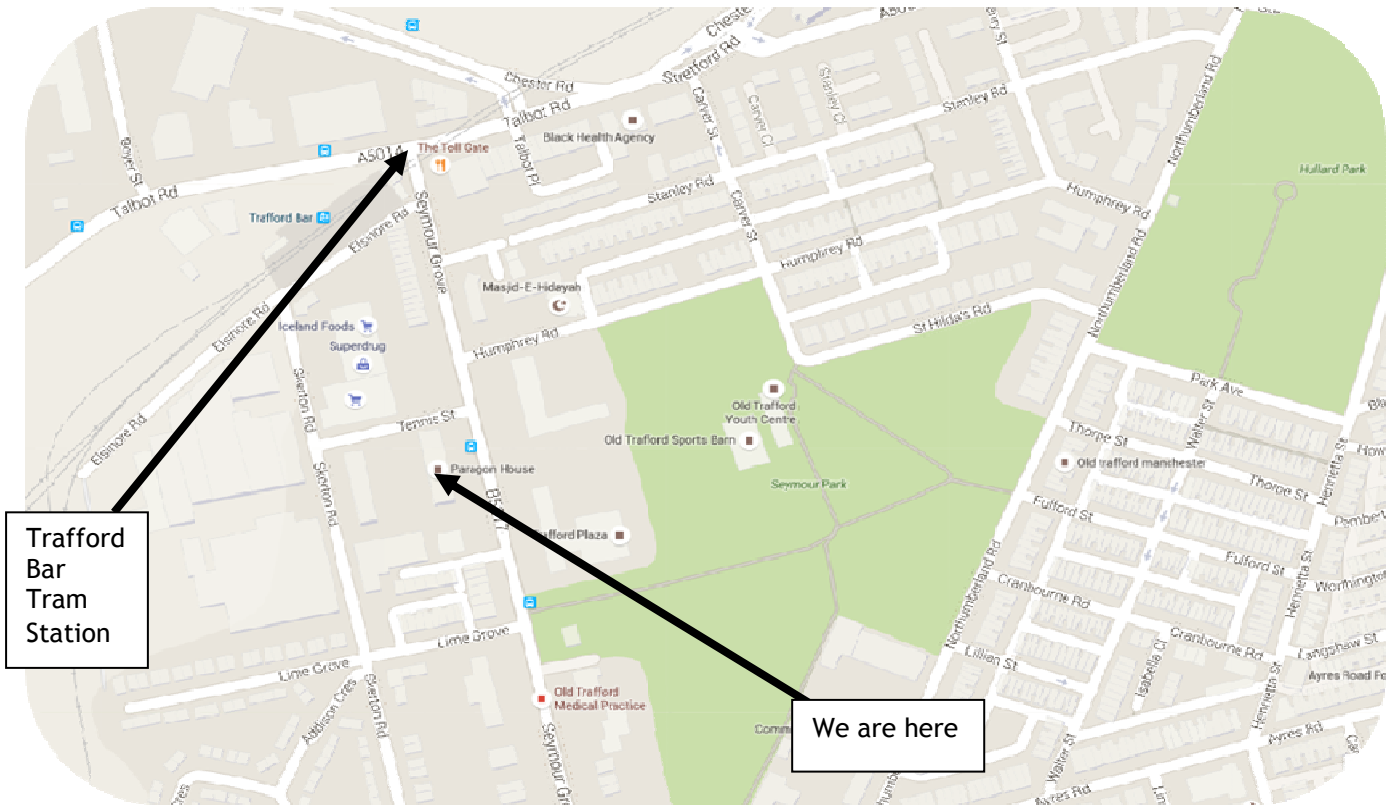

### BY CAR

- From the M60 (the outer Manchester Ring Road) exit at Junction 7
- Take the A56 signed for Manchester City Centre and follow signs for Stretford/Old Trafford. You will see Stretford Mall on your left. Continue along this road and keep right as you will filter onto Talbot Road.
- At the lights you will find 'Buckingham Bingo' on your left and 'The Tollgate' pub in front of you, turn right at these lights. Paragon House is on the right hand side after Aldi.

### BY CAR from Manchester City Centre

- Follow signs for A56 Stretford and continue along Stretford Road.
- At the set of lights opposite Trafford Bar tram stop (next to The Tollgate pub) turn left. Paragon House is on the right.

### BY TRAM

- The nearest tram station to Paragon House is 'Trafford Bar' – as you come out of the station walk past the row of shops on Seymour Grove and Paragon House is on the right hand side after Iceland and Superdrug.

## BY RAIL

From Piccadilly and Victoria Train Station, you can access the Altrincham, St. Werburgh's Road, East Didsbury or Manchester Airport tram to Trafford bar, and then follow directions as above.